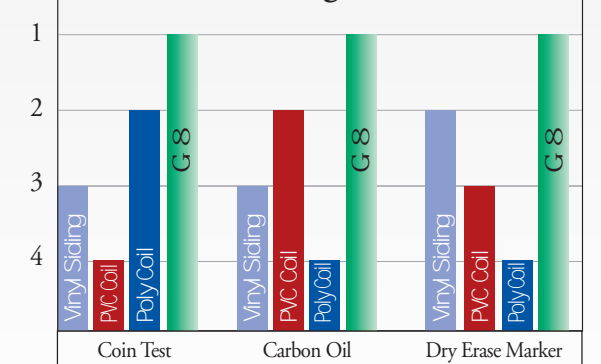

See the Difference!

Each surface was subjected to three tests, including the ASTM Nickel Marring Rub Test (see below). While both PVC and Poly coil easily mar, durable Performance G8 coil remains mar-free and unchanged!

These are **unretouched photographs** of actual aluminum coil. The coin test involves rubbing the flat edge of a nickel across the surface.

PVC Coated

Poly Coated

performanceG8
High-Performance Trim Coil

Marring Tests

Scale: 1=Least amount of marring, 4= Most amount of marring