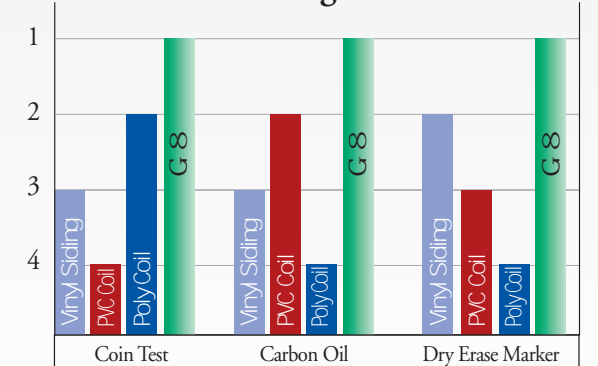

See the Difference!

Each surface was subjected to three tests, including the ASTM Nickel Marring Rub Test (see below). While both PVC and Poly coil easily mar, durable Performance G8 coil remains mar-free and unchanged!

These are **unretouched photographs** of actual aluminum coil. The coin test involves rubbing the flat edge of a nickel across the surface.

PVC Coated

Poly Coated

performanceG8
High-Performance Trim Coil

Marring Tests

Scale: 1=Least amount of marring, 4= Most amount of marring