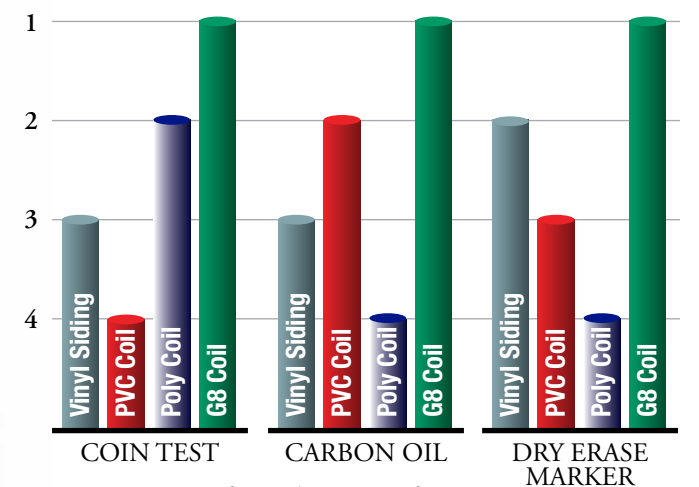

MARRING TESTS