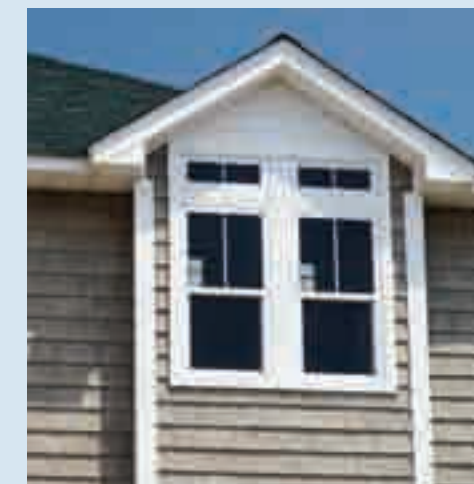

What you won't see are seams. Even when you know just where to look, they're difficult to find. All this makes Alside's Architectural Classics the most realistic siding available.

*Naturally Aged*

Architectural Classics' Weathered Collection™ Colors capture the essence of time, giving a home the authentic appearance of cedar that has naturally weathered over the years. Our proprietary process achieves this incredible look by presenting a lighter shade of a color in the grain, and a darker one on the higher points. Premium Colors are available in 7" Shake, 7" Perfection Shingle, and 10" Staggered Shake.