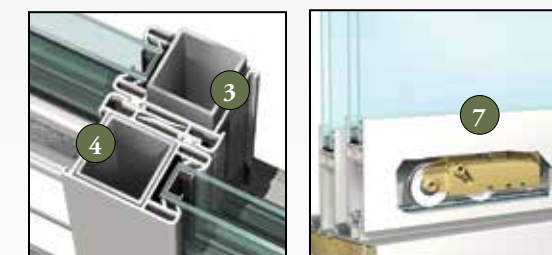

Alside Patio Doors extend your home's ambiance to the great outdoors, visually expanding and brightening any room. And the expanded glass area means added light – so every season is even more enjoyable.

Whether your décor is traditional, contemporary, or even transitional, Alside offers the patio door to suit your needs. From interior woodgrains to multiple configurations, our patio doors are engineered for ease of operation and aesthetic appeal.

Alside 6100 Series Patio Doors offer many features to complement your home. Solid construction and easy-glide operation ensure years of exceptional, maintenance-free performance.