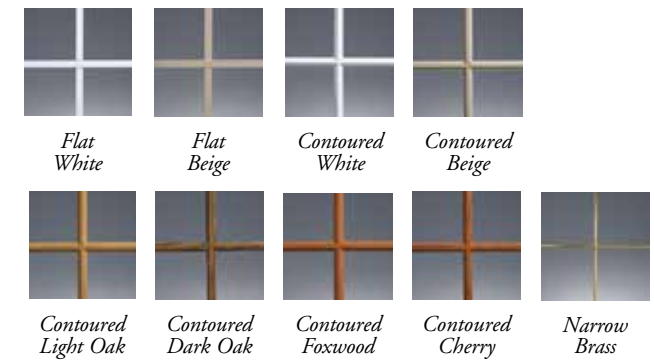

Colors and Finishes

Alside 6100 Series Patio Doors are available in White or Beige interior colors. For the appealing look of natural wood, choose optional Light Oak, Dark Oak, Foxwood or Cherry woodgrain finishes. A White woodgrain interior is also offered with a Beige exterior only.

Standard exterior colors are White and Beige. An optional American Terra exterior is available with a White or Beige interior finish.

Interior Grids

Decorative grids lend an added measure of style and dimension to your patio doors. All grids are enclosed within the insulated glass unit for easy cleaning.

Choose from our selection of beautiful grid profiles and patterns to design the ideal patio door for your home:

Flat Grids – available in Colonial, Diamond, Prairie and Double Prairie patterns

Contoured Grids – available in Colonial, Prairie and Double Prairie patterns

Gold Tone Brass Grids – available in Prairie and Double Prairie patterns

Narrow Brass Grids – available in a Colonial pattern

Grid Patterns:

Grid Profiles:

V-Grooved Cut Glass

Add a cut or polished V-grooved glass pattern to your patio door for the perfect touch of elegance.